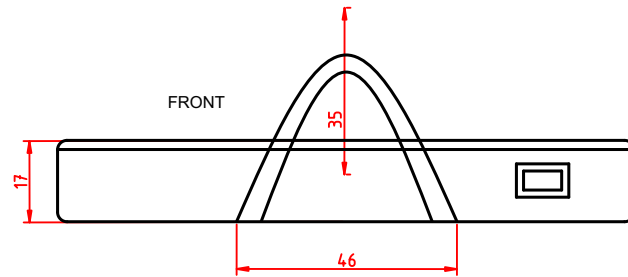

Cobra Case
Equipment Bag
CC1067
Material: Polyester 600d
Zips: No8
Dimensions in cm, may vary slightly

INTERIOR DIMENSIONS

SIDE