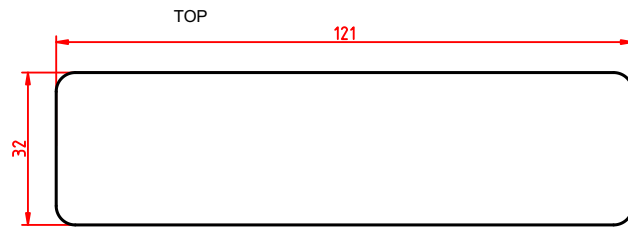

Cobra Case
Equipment Bag
CC1067
Material: Polyester 600d
Zips: No8
Dimensions in cm, may vary slightly

INTERIOR DIMENSIONS

SIDE