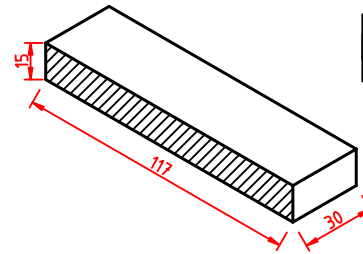

Cobra Case
Equipment Bag
CC1067
Material: Polyester 600d
Zips: No8
Dimensions in cm, may vary slightly

INTERIOR DIMENSIONS

SIDE