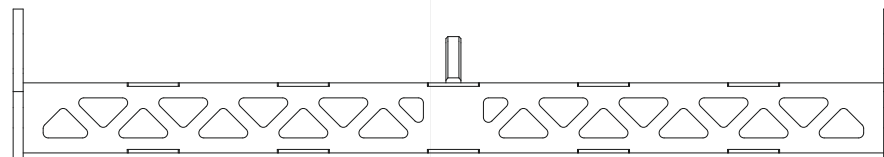

140 mm / 5,51"

CODE:	44228	MODEL:	MR J 214
USE:	MYRA 214L	DESCRIPTION:	SUSPENSION BAR
WEIGHT:	14.33 lb / 6.5 kg	COLOR:	BLACK

All rights reserved, unauthorized reproduction, modification or production of any portion of this document is forbidden.