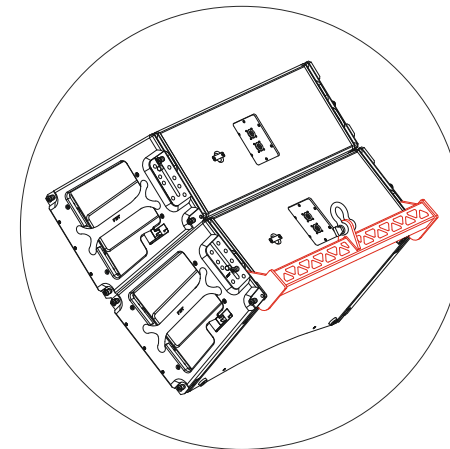

140 mm / 5,51"

CODE:	44228	MODEL:	MR J 214
USE:	MYRA 214L	DESCRIPTION:	SUSPENSION BAR
WEIGHT:	14.33 lb / 6.5 kg	COLOR:	BLACK

All rights reserved, unauthorized reproduction, modification or production of any portion of this document is forbidden.