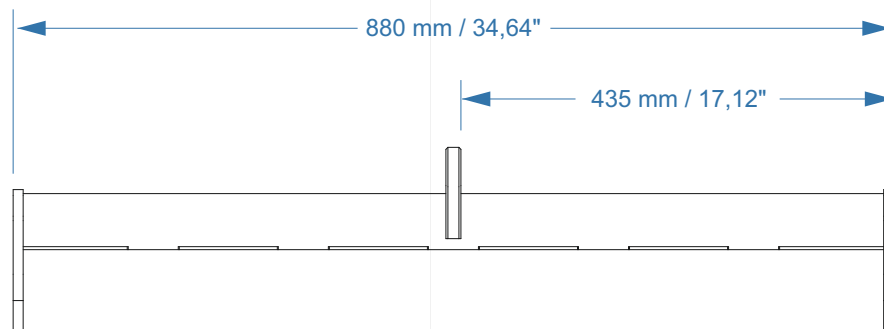

140 mm / 5,51"

CODE:	44228	MODEL:	MR J 214
USE:	MYRA 214L	DESCRIPTION:	SUSPENSION BAR
WEIGHT:	14.33 lb / 6.5 kg	COLOR:	BLACK

All rights reserved, unauthorized reproduction, modification or production of any portion of this document is forbidden.